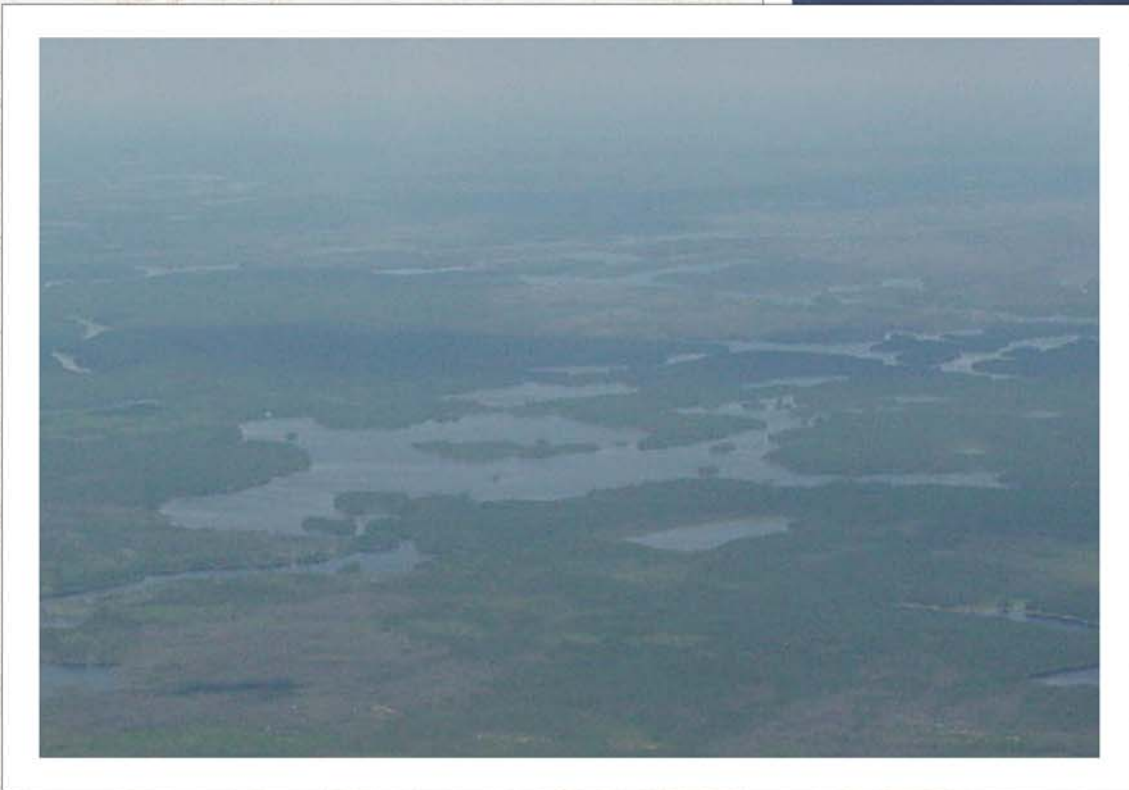

Flindt Lake

- ✓ 3500 acres
- ✓ Flindt River system
- ✓ Dark stained water
- ✓ Located in Wabikimi Wilderness Park
- ✓ Only cabin on the lake
- ✓ Very sheltered from wind and weather
- ✓ Abundant structure and flowing water
- ✓ 2 lakes to fish
- ✓ 60 min. flight/100 miles
- ✓ Walleye
- ✓ Northern

Ignace Outposts Ltd, Box 244, Ignace, ON, Canada POT1T0
807-934-2273
flyin@ignaceoutposts.com

Flindt Lake

- ✓ 3 bedroom cabin
- ✓ Minimum 6; maximum 8
- ✓ 2 fridges
- ✓ Hot shower & running water

- ✓ Solar lights
- ✓ Radio communication
- ✓ Gas BBQ and deep fryer
- ✓ Screen porch
- ✓ Screened fish cleaning house
- ✓ Ice house
- ✓ Traditional Finn sauna
- ✓ 14' boats/9.9 Merc motors
- ✓ Swivel boat seats
- ✓ Canoe