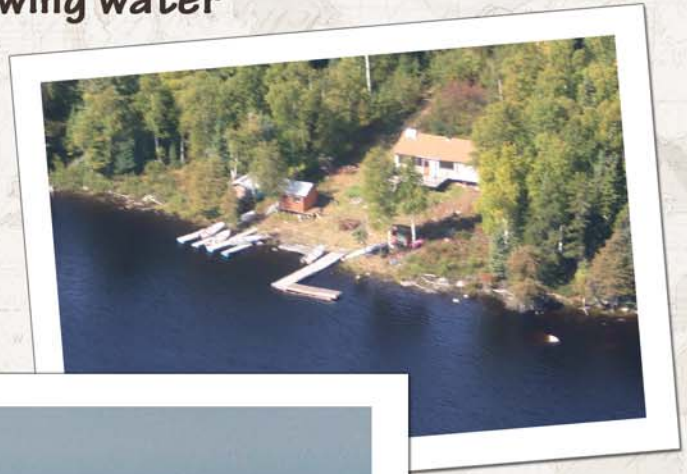

Flindt Lake

- ✓ 3500 acres
- ✓ Flindt River system
- ✓ Dark stained water
- ✓ Located in Wabikimi Wilderness Park
- ✓ Only cabin on the lake
- ✓ Very sheltered from wind and weather
- ✓ Abundant structure and flowing water
- ✓ 2 lakes to fish
- ✓ 60 min. flight/100 miles
- ✓ Walleye
- ✓ Northern

Ignace Outposts Ltd, Box 244, Ignace, ON, Canada POT1T0
807-934-2273
flyin@ignaceoutposts.com

Flindt Lake

- ✓ 3 bedroom cabin
- ✓ Minimum 6; maximum 8
- ✓ 2 fridges
- ✓ Hot shower & running water

- ✓ Solar lights
- ✓ Radio communication
- ✓ Gas BBQ and deep fryer
- ✓ Screen porch
- ✓ Screened fish cleaning house
- ✓ Ice house
- ✓ Traditional Finn sauna
- ✓ 14' boats/9.9 Merc motors
- ✓ Swivel boat seats
- ✓ Canoe