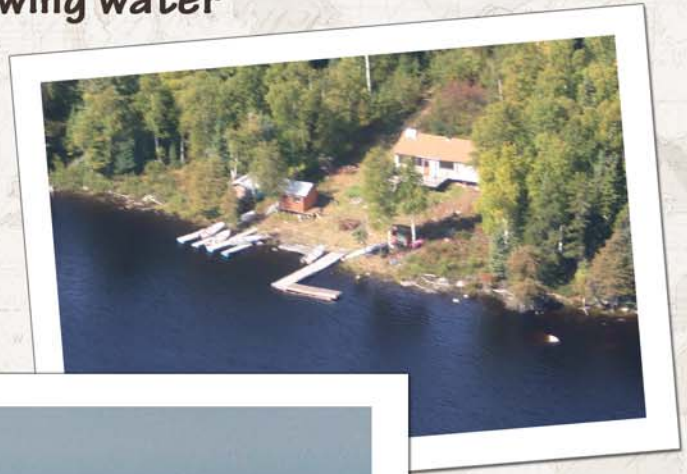

# Flindt Lake

- ✓ 3500 acres
- ✓ Flindt River system
- ✓ Dark stained water
- ✓ Located in Wabikimi Wilderness Park
- ✓ Only cabin on the lake
- ✓ Very sheltered from wind and weather
- ✓ Abundant structure and flowing water
- ✓ 2 lakes to fish
- ✓ 60 min. flight/100 miles
- ✓ Walleye
- ✓ Northern

# Flindt Lake

- ✓ 3 bedroom cabin
- ✓ Minimum 6; maximum 8
- ✓ 2 fridges
- ✓ Hot shower & running water

- ✓ Solar lights
- ✓ Radio communication
- ✓ Gas BBQ and deep fryer
- ✓ Screen porch
- ✓ Screened fish cleaning house
- ✓ Ice house
- ✓ Traditional Finn sauna
- ✓ 14' boats/9.9 Merc motors
- ✓ Swivel boat seats
- ✓ Canoe