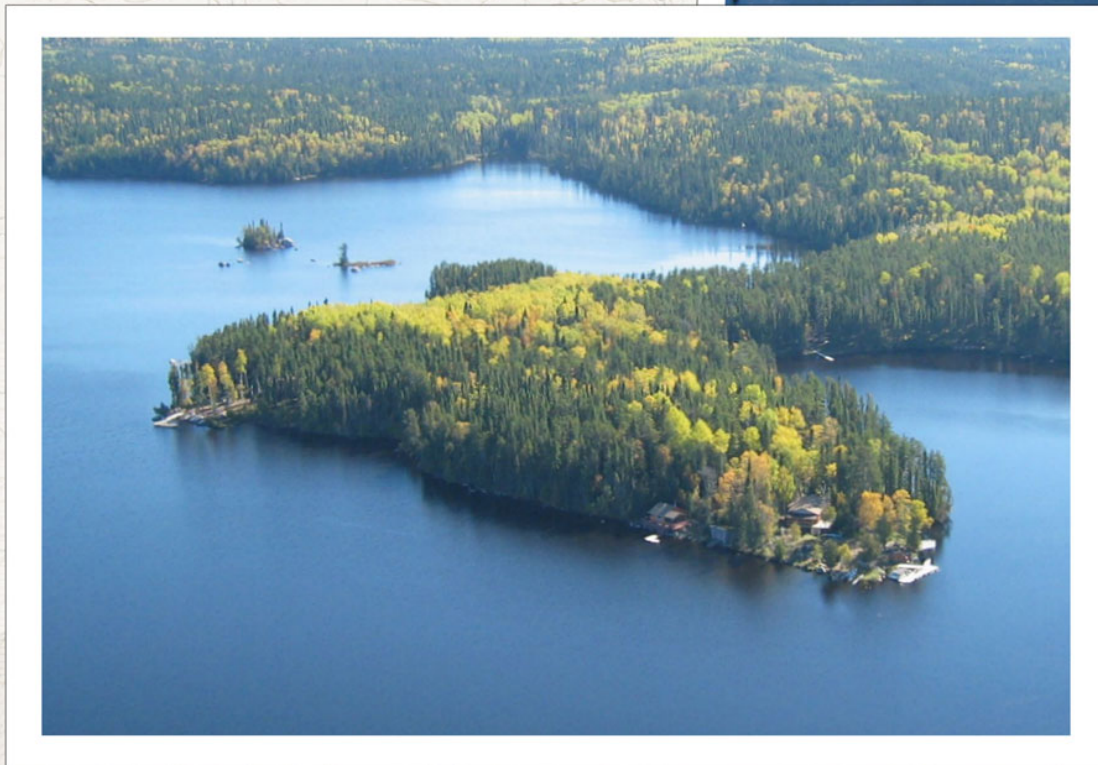

# Metionga Lake

- ✓ 10,000 acres
- ✓ On Brightsands River system
- ✓ Dark stained water
- ✓ 4 portage lakes
- ✓ 3 cabins located at base of rapids
- ✓ 40 minute flight/60 miles
- ✓ Walleye
- ✓ Northern
- ✓ Camp Attendant